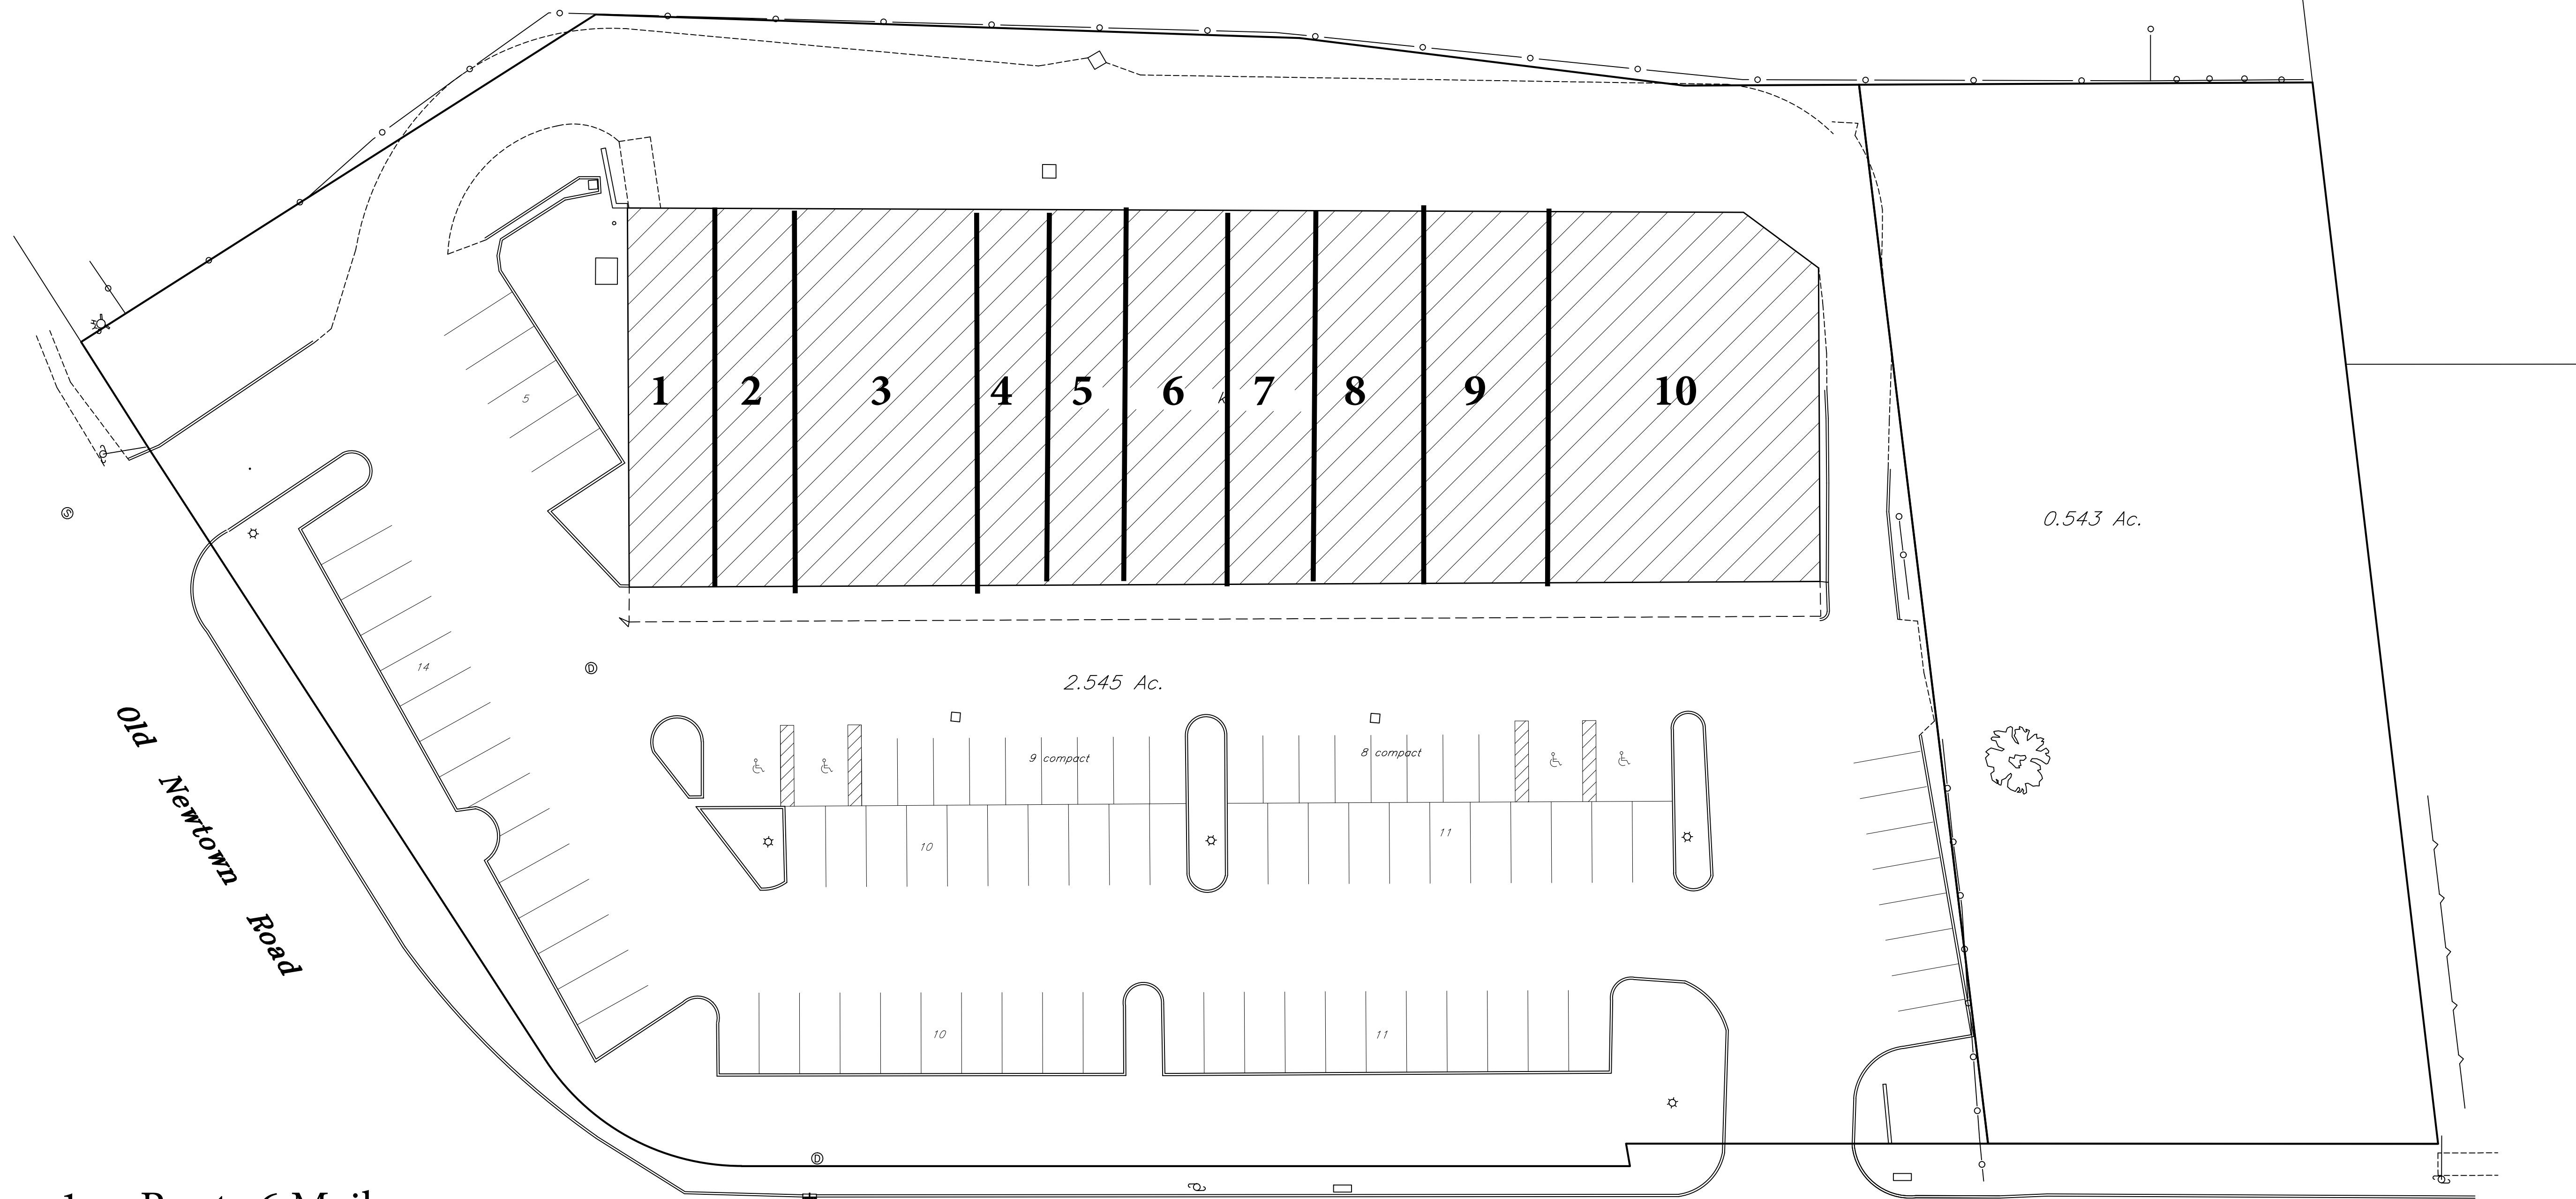

Route 6 Plaza  
60 Newtown Road  
Danbury, CT 06810

1. Route 6 Mailroom
2. Wingstop
3. KidStrong
4. Kitchen Traditions
5. Newtown Road Italian Deli
6. Sandra's Jewelers
7. K&V Cheese Bread Bakery
8. Danbury Tobacco & Vape
9. VIP Barber Shop
10. Chamomile Natural Foods

Route 806 Newtown Road

<p><b>Map</b></p> <p>Prepared For</p> <p><b>Route 6 Plaza, LLC</b></p> <p>Danbury, Connecticut</p>		<p>Scale: 1"=20'</p> <p>Area: As Shown</p> <p>Zone: CG-20</p> <p>Date: Feb. 14, 2013</p> <p>Revisions</p>
<p>NOT VALID WITHOUT A LIVE SIGNATURE AND EMBOSSED SEAL.</p>		<p>I HEREBY DECLARE THAT TO MY KNOWLEDGE AND BELIEF, THIS MAP IS SUBSTANTIALLY CORRECT AS NOTED HEREON. THIS SURVEY AND MAP HAS BEEN PREPARED IN ACCORDANCE WITH SECTIONS 20-300b-1 THRU 20-300b-20 OF THE REGULATIONS OF CONNECTICUT STATE AGENCIES - "MINIMUM STANDARDS FOR SURVEYS AND MAPS IN THE STATE OF CONNECTICUT" AS ENDORSED BY THE CONNECTICUT ASSOCIATION OF LAND SURVEYORS, INC. ON SEPTEMBER 26, 1996.</p> <p><b>NEW ENGLAND LAND SURVEYING, P.C.</b> ROBIN COMMONS-118 COAL PIT HILL RD.-DANBURY, CT.</p> <p>MATTHEW E. REYNOLDS, L.S. # 13286</p>
		<p>Job No. 163 163gis</p>