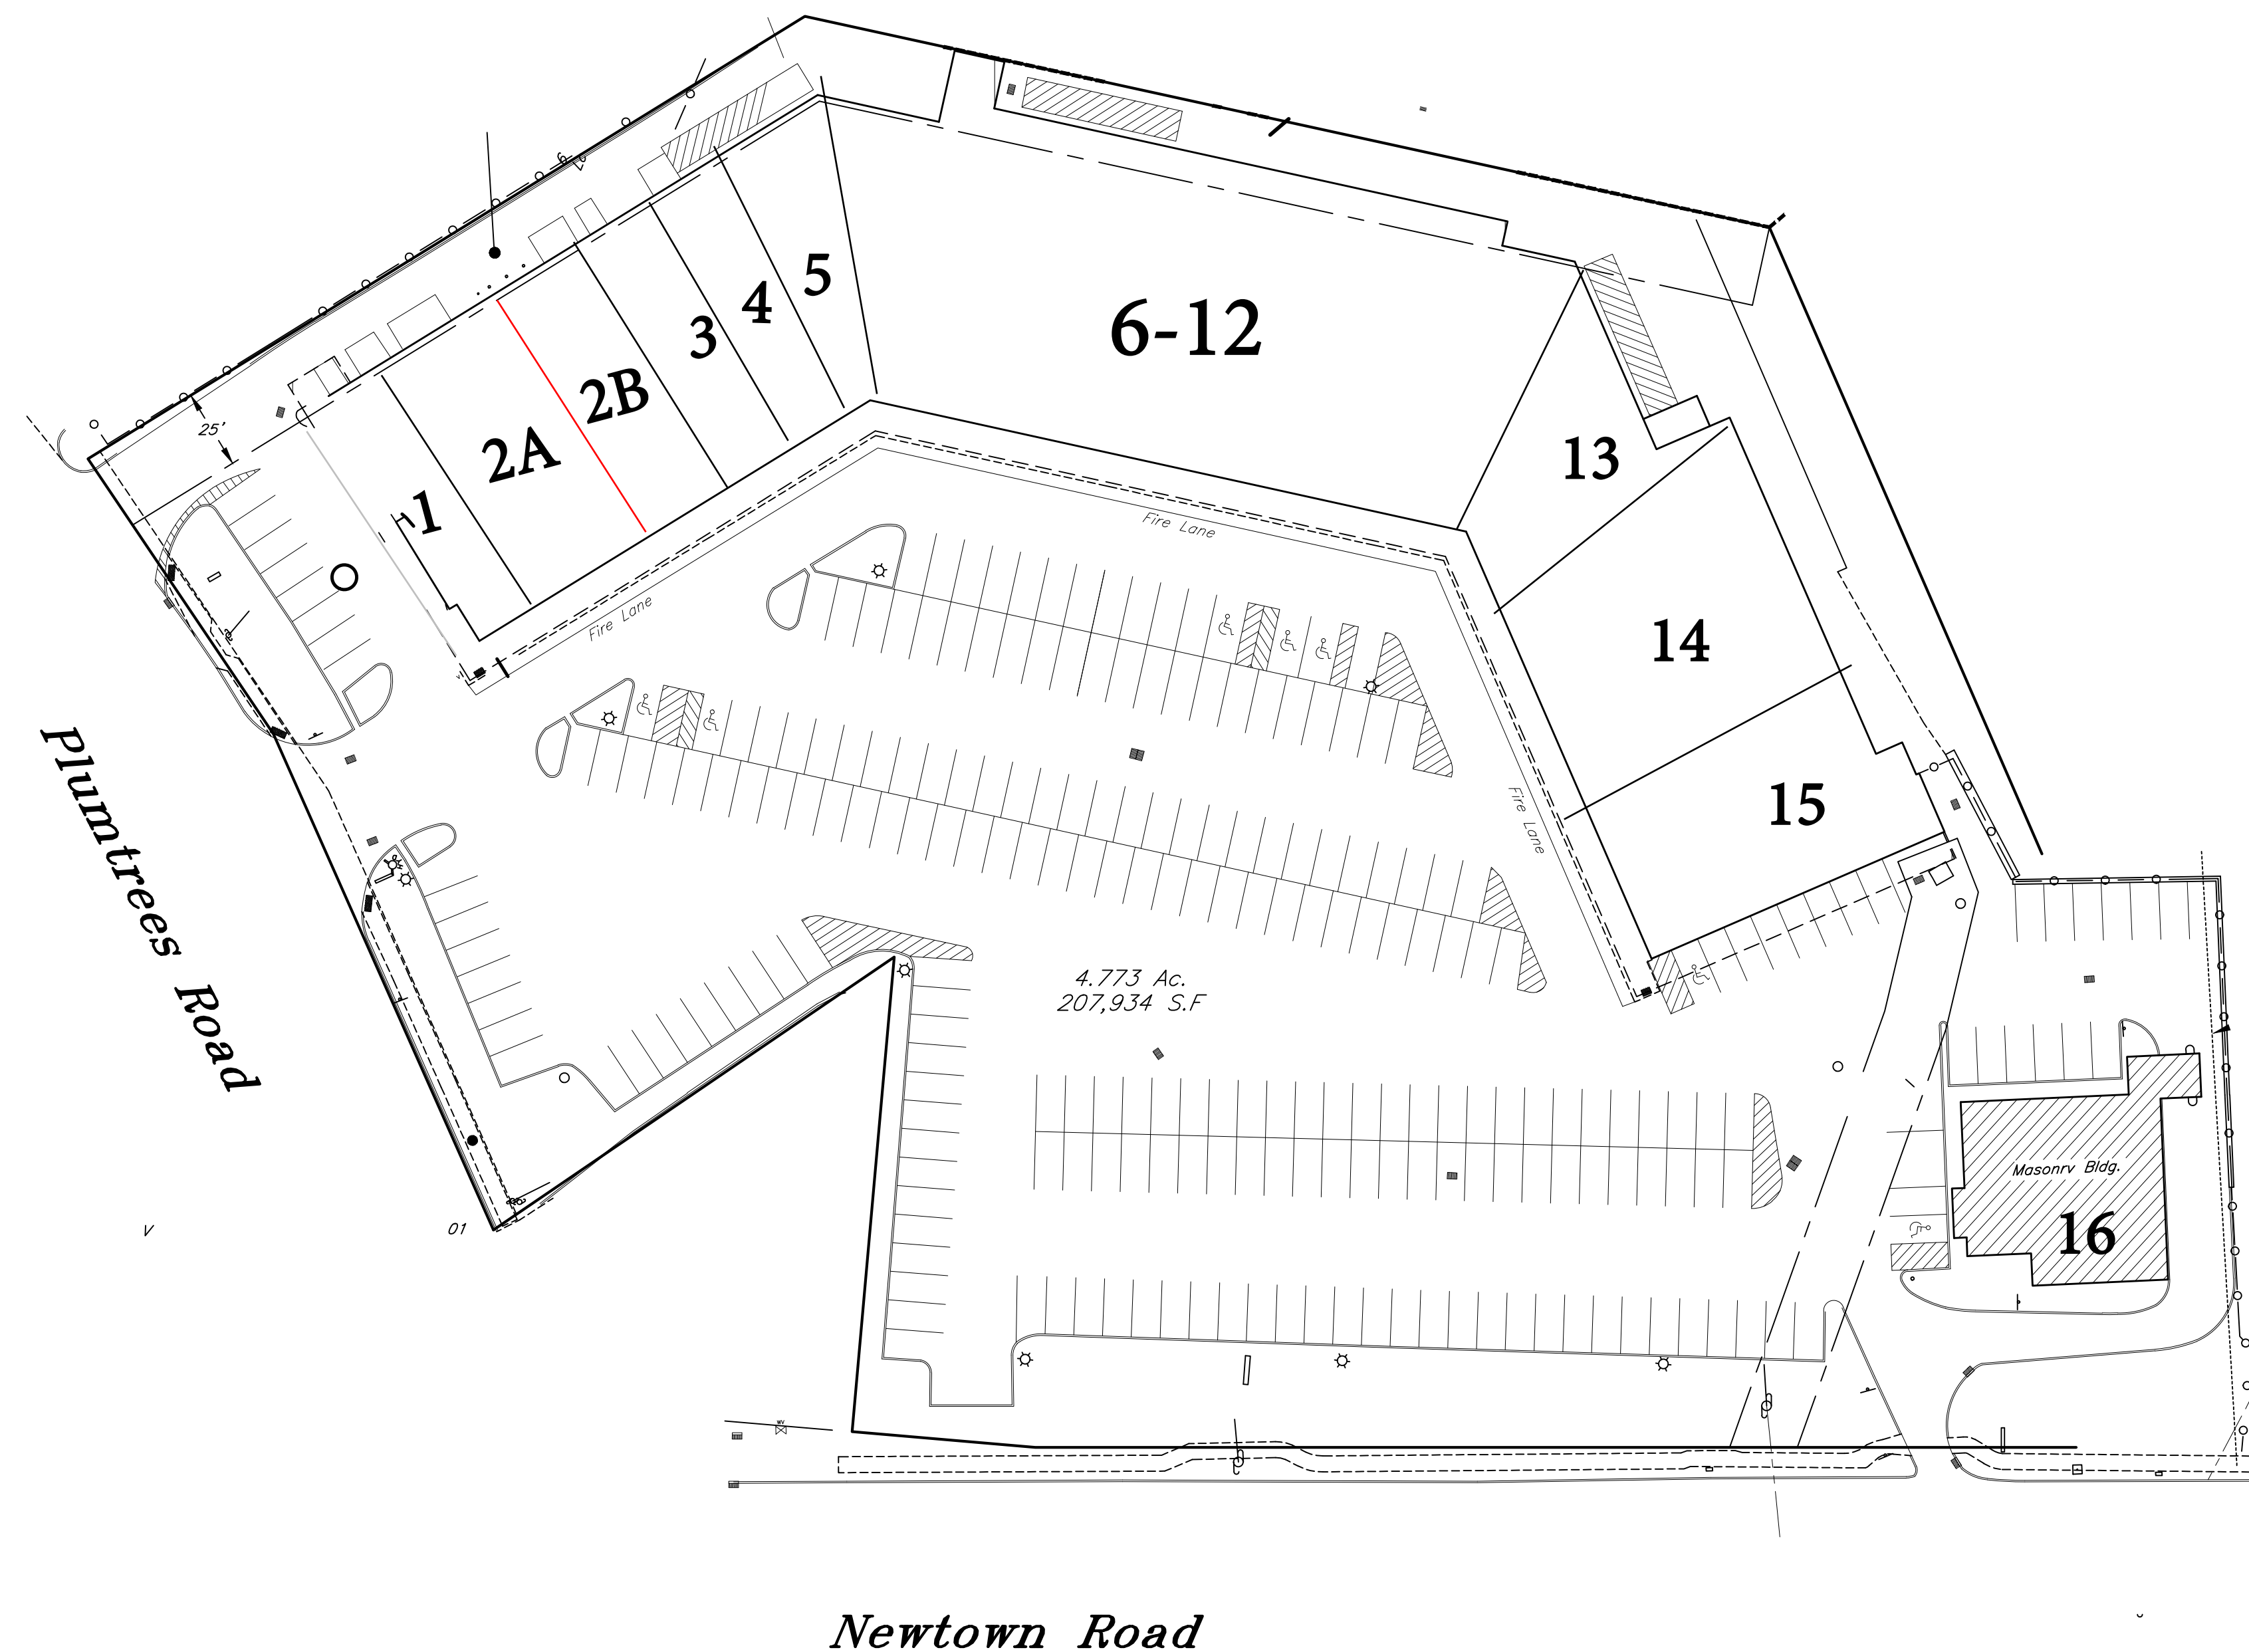

PLUMTREES PLAZA

61 Newtown Road, Danbury, CT 06810

- | | |
|------|---------------------------------|
| 1 | Shah's Halal Food |
| 2A | Vacant - 3,250 SF |
| 2B | The One Nail Salon |
| 3 | Vacant - 1,295 SF |
| 4-5 | Green Wine & Liquors |
| 6-12 | Aldi Supermarket |
| 13 | Armed Forces Recruitment Center |
| 14 | Dollar Tree |
| 15 | Denny's Restaurant |
| 16 | Ives Bank |

PLUMTREES PLAZA, Danbury, CT: Anchor Tenants include Aldi Supermarket, Dollar Tree & Denny's